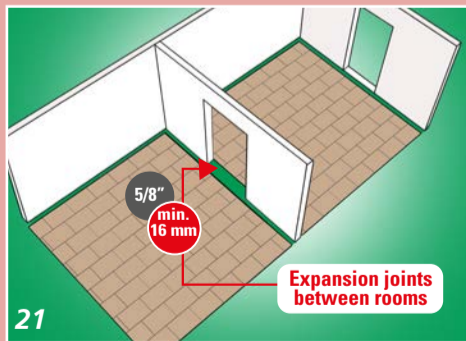

FITTING INSTRUCTIONS

FLOOR PREPARATION

ACCLIMATIZE 24 HOURS IN ADVANCE

FITTING INSTRUCTIONS

FINISHING

PLACE FLOORCOVERING WITHIN 48 HOURS