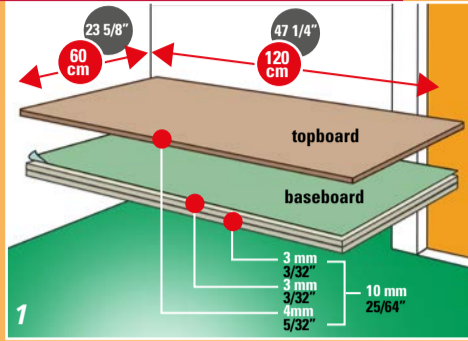

FITTING INSTRUCTIONS

FLOOR PREPARATION

ACCLIMATIZE 24 HOURS IN ADVANCE

FITTING INSTRUCTIONS

FINISHING

PLACE FLOORCOVERING WITHIN 48 HOURS