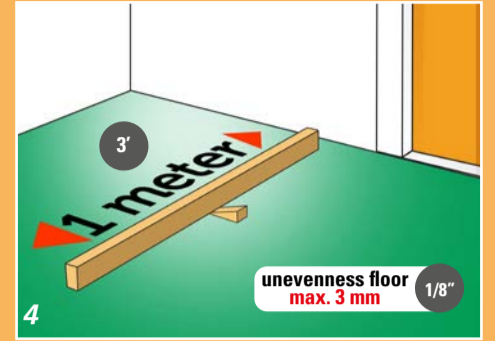

FITTING INSTRUCTIONS

FLOOR PREPARATION

ACCLIMATIZE 24 HOURS IN ADVANCE

FITTING INSTRUCTIONS

FINISHING

PLACE FLOORCOVERING WITHIN 48 HOURS