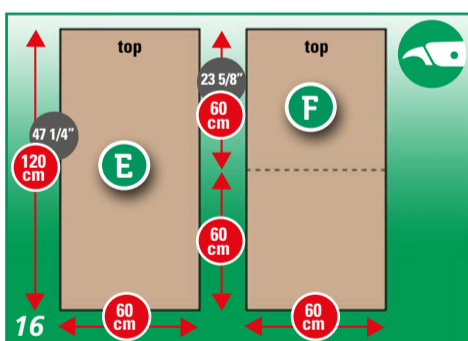

FITTING INSTRUCTIONS

FLOOR PREPARATION

ACCLIMATIZE 24 HOURS IN ADVANCE

FITTING INSTRUCTIONS

FINISHING

PLACE FLOORCOVERING WITHIN 48 HOURS