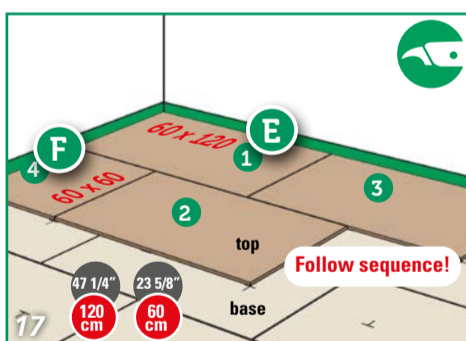

FITTING INSTRUCTIONS

FLOOR PREPARATION

ACCLIMATIZE 24 HOURS IN ADVANCE

FITTING INSTRUCTIONS

FINISHING

PLACE FLOORCOVERING WITHIN 48 HOURS