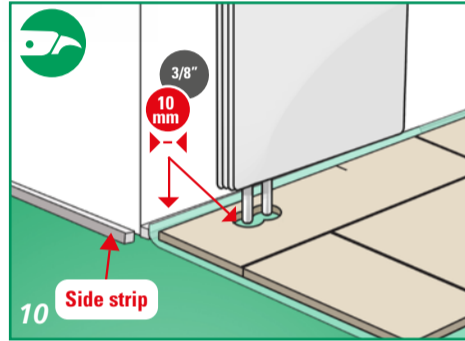

FITTING INSTRUCTIONS

FLOOR PREPARATION

ACCLIMATIZE 24 HOURS IN ADVANCE

FITTING INSTRUCTIONS

FINISHING

PLACE FLOORCOVERING WITHIN 48 HOURS