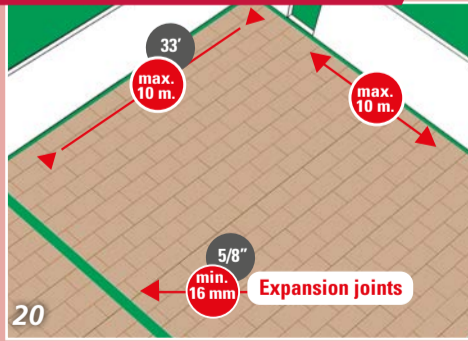

FITTING INSTRUCTIONS

FLOOR PREPARATION

ACCLIMATIZE 24 HOURS IN ADVANCE

FITTING INSTRUCTIONS

FINISHING

PLACE FLOORCOVERING WITHIN 48 HOURS