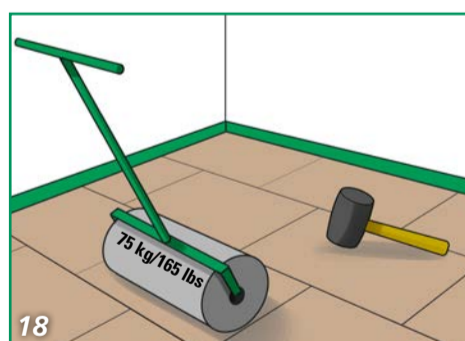

FITTING INSTRUCTIONS

FLOOR PREPARATION

ACCLIMATIZE 24 HOURS IN ADVANCE

FITTING INSTRUCTIONS

FINISHING

PLACE FLOORCOVERING WITHIN 48 HOURS