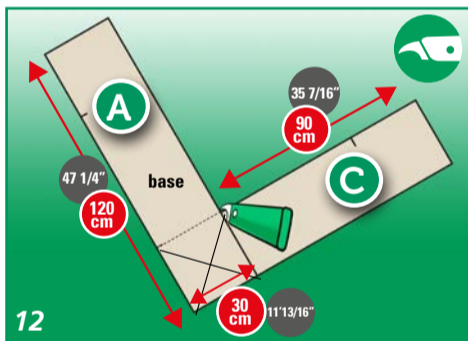

FITTING INSTRUCTIONS

FLOOR PREPARATION

ACCLIMATIZE 24 HOURS IN ADVANCE

FITTING INSTRUCTIONS

FINISHING

PLACE FLOORCOVERING WITHIN 48 HOURS