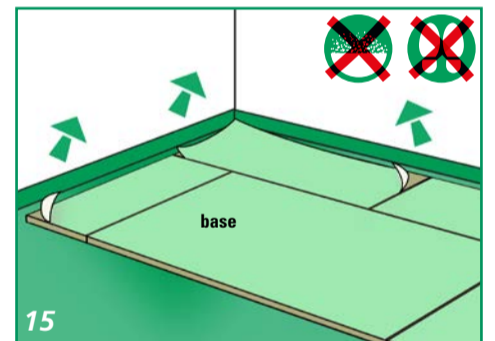

FITTING INSTRUCTIONS

FLOOR PREPARATION

ACCLIMATIZE 24 HOURS IN ADVANCE

FITTING INSTRUCTIONS

FINISHING

PLACE FLOORCOVERING WITHIN 48 HOURS