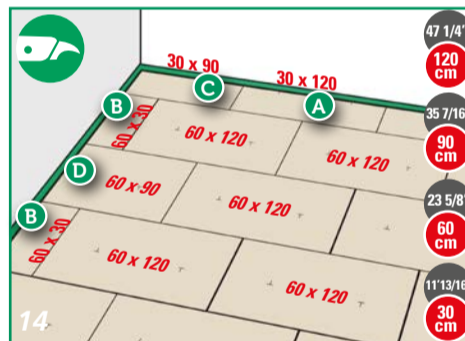

FITTING INSTRUCTIONS

FLOOR PREPARATION

ACCLIMATIZE 24 HOURS IN ADVANCE

FITTING INSTRUCTIONS

FINISHING

PLACE FLOORCOVERING WITHIN 48 HOURS