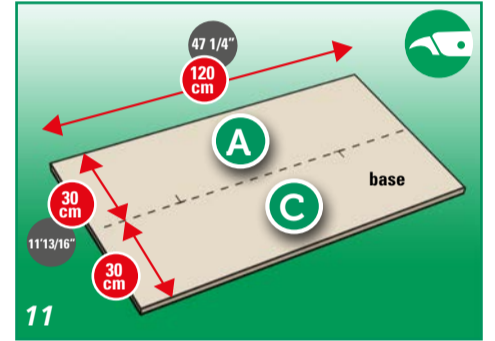

FITTING INSTRUCTIONS

FLOOR PREPARATION

ACCLIMATIZE 24 HOURS IN ADVANCE

FITTING INSTRUCTIONS

FINISHING

PLACE FLOORCOVERING WITHIN 48 HOURS