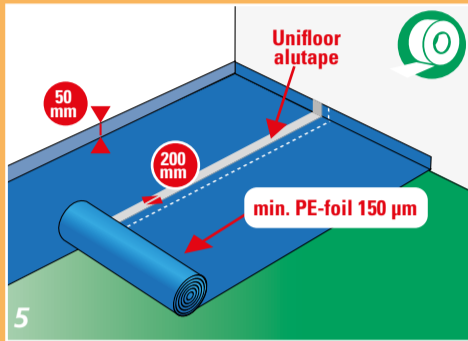

FITTING INSTRUCTIONS

FLOOR PREPARATION

ACCLIMATIZE 24 HOURS IN ADVANCE

FITTING INSTRUCTIONS

FINISHING

PLACE FLOORCOVERING WITHIN 48 HOURS