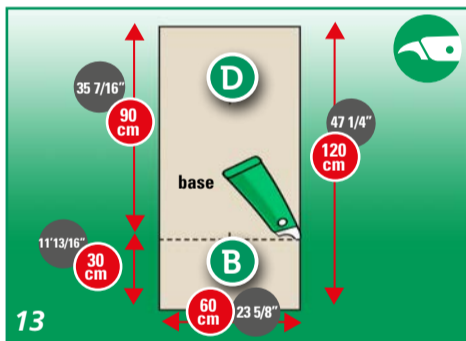

FITTING INSTRUCTIONS

FLOOR PREPARATION

ACCLIMATIZE 24 HOURS IN ADVANCE

FITTING INSTRUCTIONS

FINISHING

PLACE FLOORCOVERING WITHIN 48 HOURS